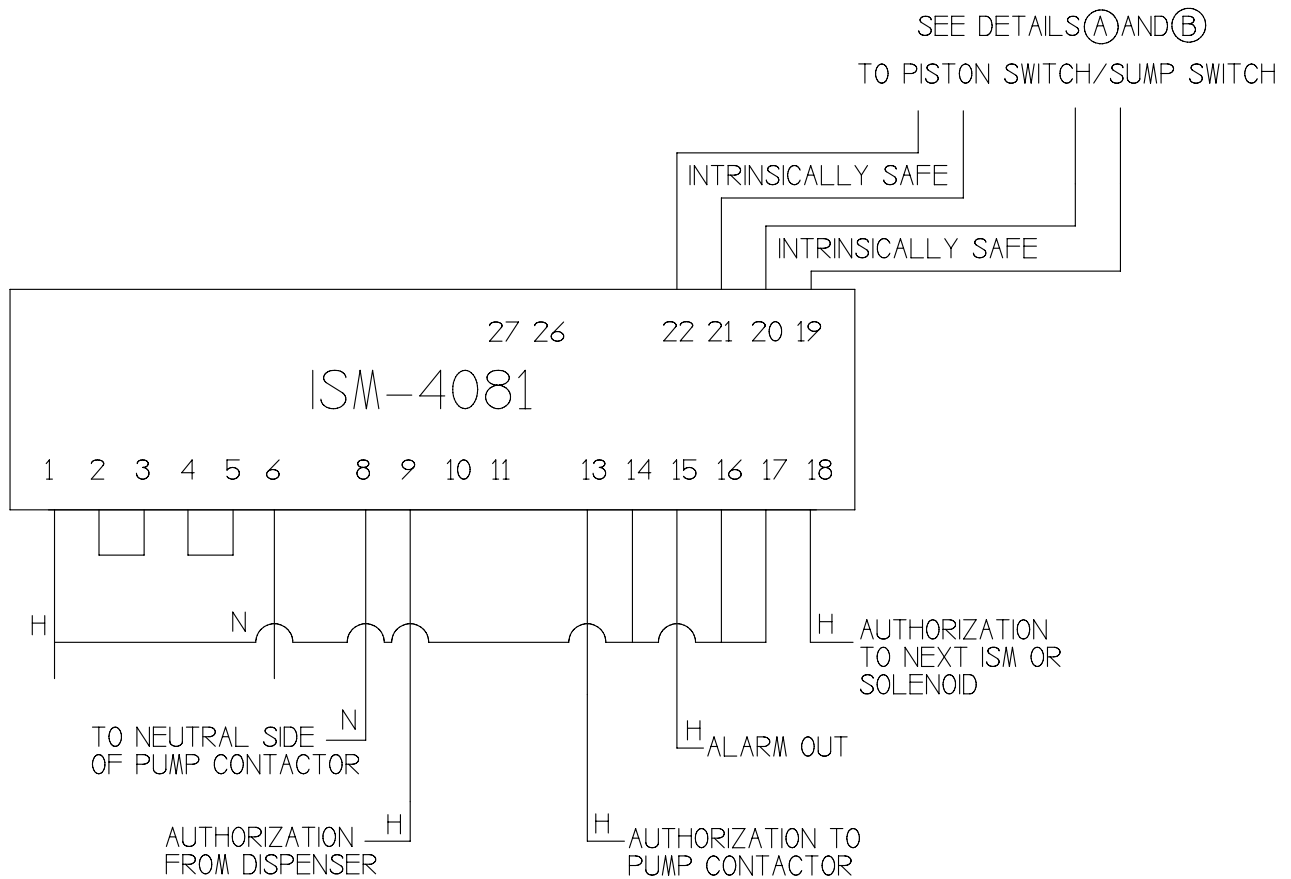

ISM-4081 WIRING DIAGRAM FOR 115 VAC MAINS CONNECTION.

DETAILS A & B

DETAIL (A)

TYPICAL PISTON SWITCH ONLY CONNECTION.

DETAIL (B)

TYPICAL PISTON SWITCH & SUMP SWITCH CONNECTION.