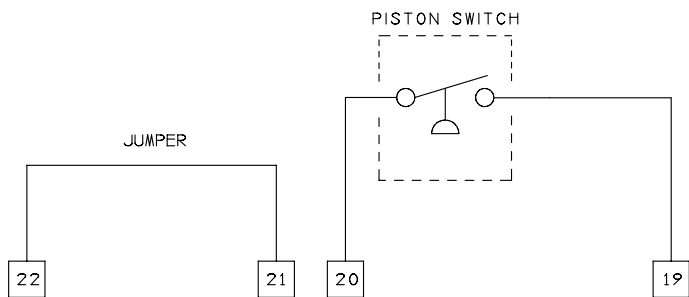

ISM-4081 WIRING DIAGRAM FOR 115 VAC MAINS CONNECTION.

DETAILS A & B

DETAIL (A)

TYPICAL PISTON SWITCH ONLY CONNECTION.

DETAIL (B)

TYPICAL PISTON SWITCH & SUMP SWITCH CONNECTION.