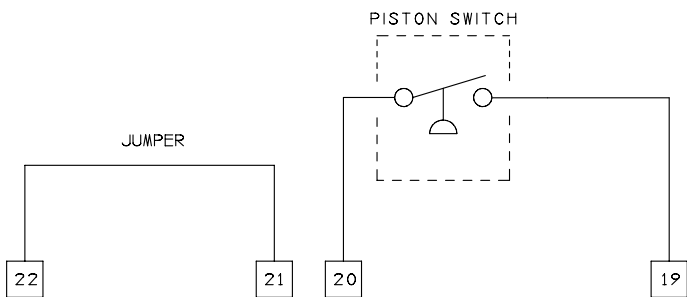

ISM-4081 WIRING DIAGRAM FOR 230 VAC MAINS CONNECTION.

SEE DETAILS (A) AND (B)
TO PISTON SWITCH/SUMP SWITCH

DETAILS A & B

DETAIL (A)

TYPICAL PISTON SWITCH
ONLY CONNECTION.

DETAIL (B)

TYPICAL PISTON SWITCH
& SUMP SWITCH CONNECTION.