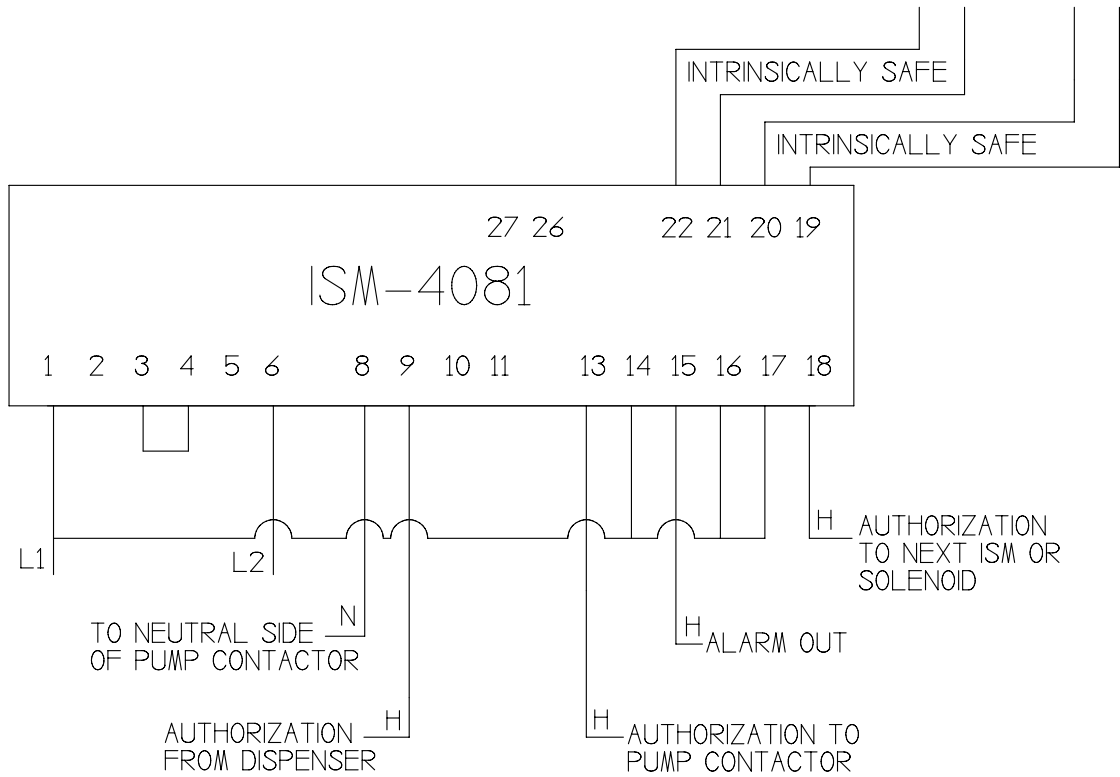

ISM-4081 WIRING DIAGRAM FOR 230 VAC MAINS CONNECTION.

SEE DETAILS (A) AND (B)
TO PISTON SWITCH/SUMP SWITCH

DETAILS A & B

DETAIL (A)

TYPICAL PISTON SWITCH
ONLY CONNECTION.

DETAIL (B)

TYPICAL PISTON SWITCH
& SUMP SWITCH CONNECTION.