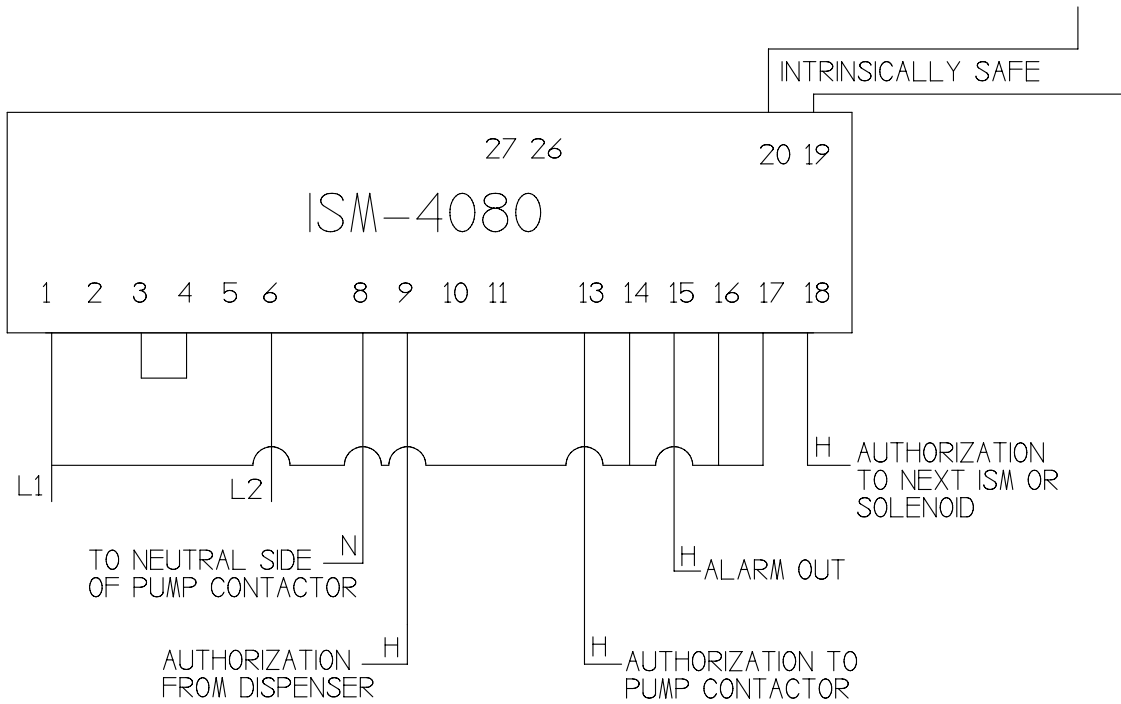

# ISM-4080 WIRING DIAGRAM FOR 230 VAC MAINS CONNECTION.

SEE DETAILS (A) AND (B)  
TO PISTON SWITCH/SUMP SWITCH

## DETAILS A & B