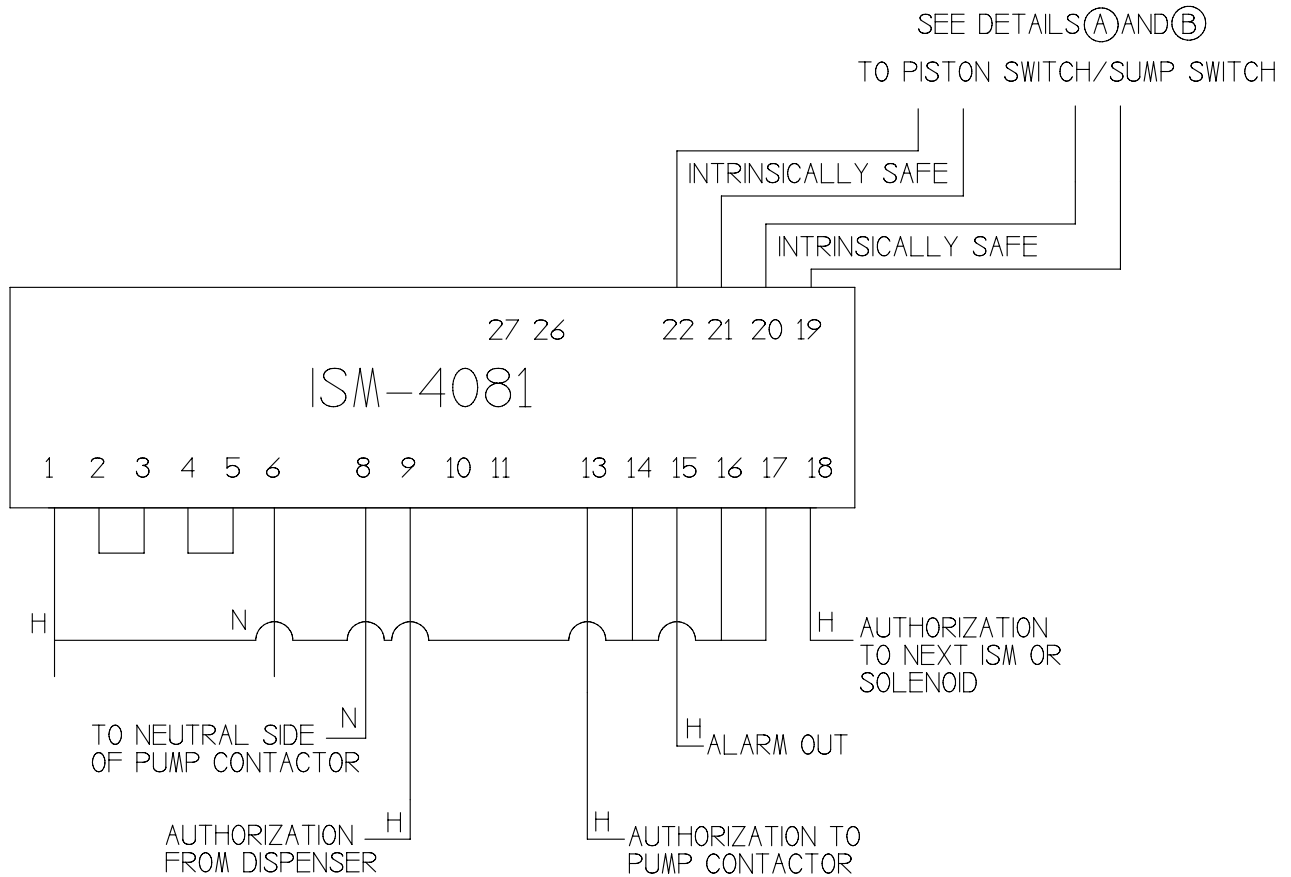

ISM-4081 WIRING DIAGRAM FOR 115 VAC MAINS CONNECTION.

DETAILS A & B

DETAIL (A)

TYPICAL PISTON SWITCH
ONLY CONNECTION.

DETAIL (B)

TYPICAL PISTON SWITCH
& SUMP SWITCH CONNECTION.