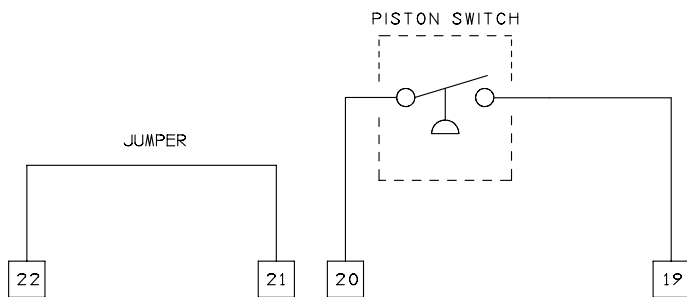

ISM-4081 WIRING DIAGRAM FOR 115 VAC MAINS CONNECTION.

DETAILS A & B

DETAIL (A)

TYPICAL PISTON SWITCH
ONLY CONNECTION.

DETAIL (B)

TYPICAL PISTON SWITCH
& SUMP SWITCH CONNECTION.