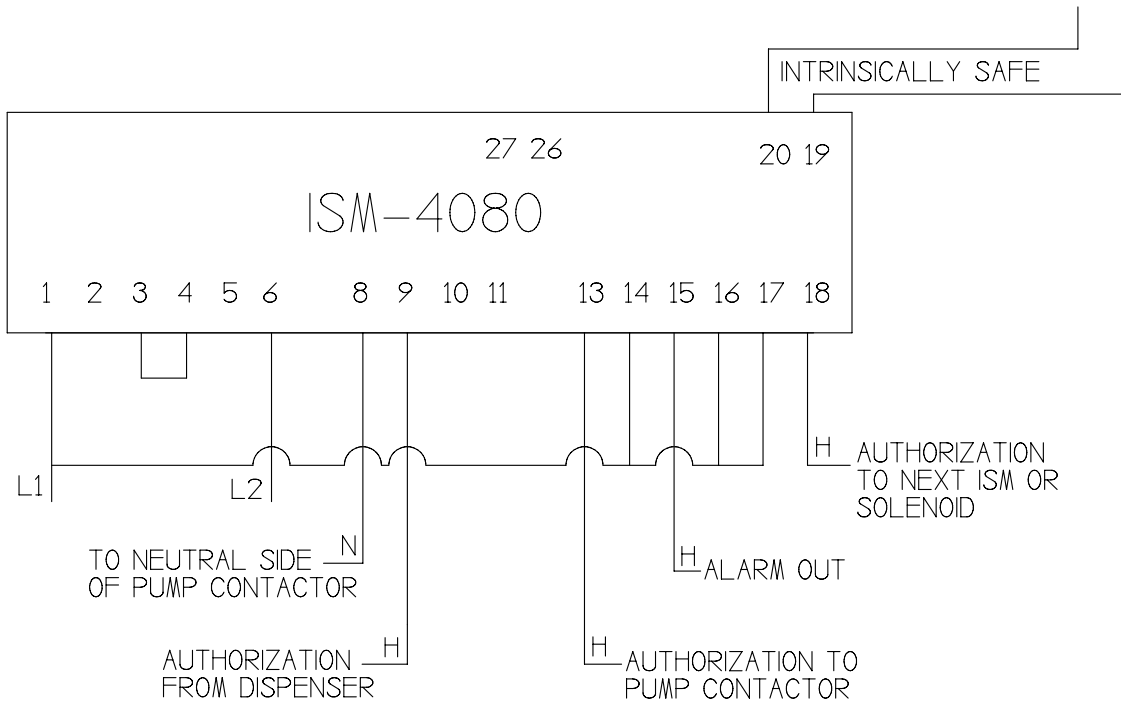

ISM-4080 WIRING DIAGRAM FOR 230 VAC MAINS CONNECTION.

SEE DETAILS (A) AND (B)
TO PISTON SWITCH/SUMP SWITCH

DETAILS A & B