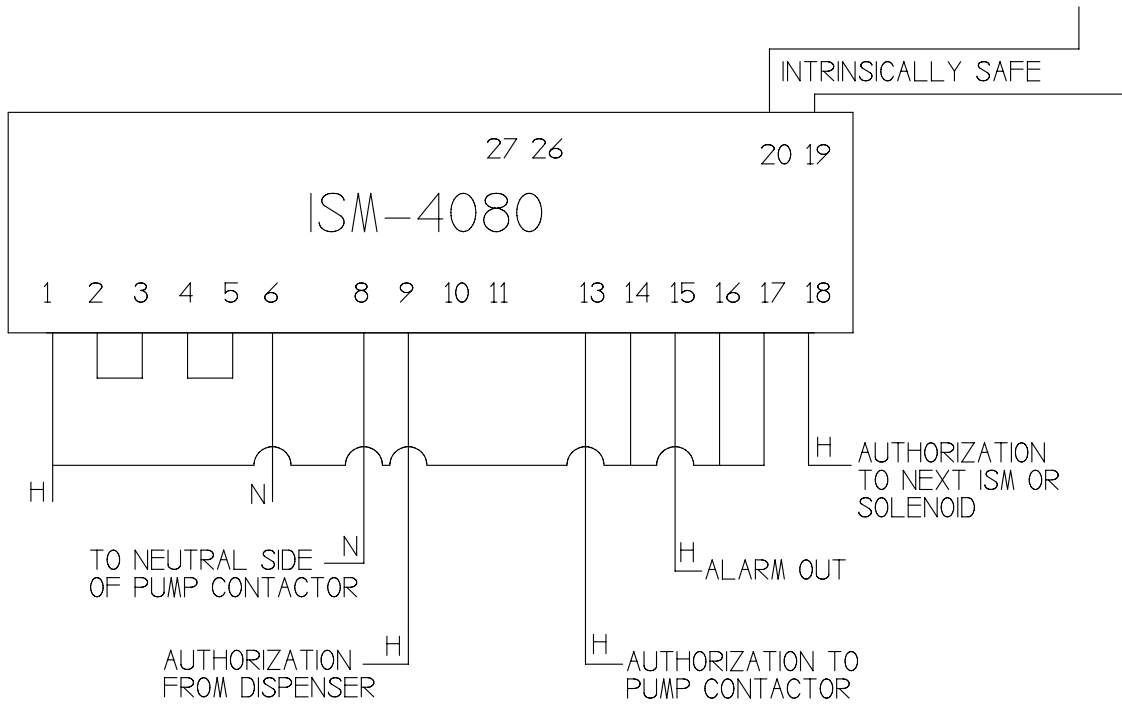

# ISM-4080 WIRING DIAGRAM FOR 115 VAC MAINS CONNECTION.

SEE DETAILS (A) AND (B)  
TO PISTON SWITCH/SUMP SWITCH

## DETAILS A & B